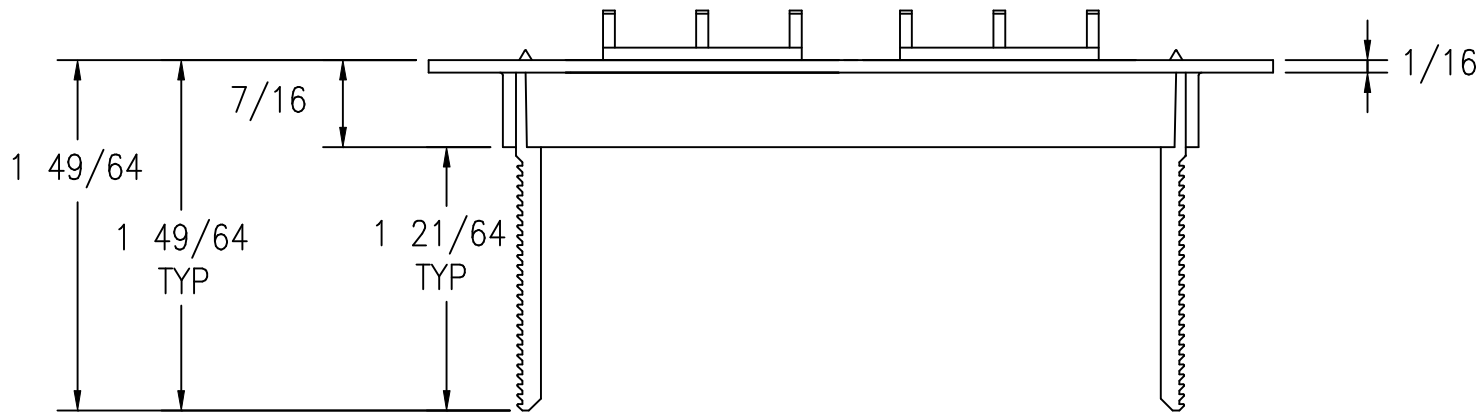

NOTE:
 ALL MOUNTING HOLES ARE FOR 6-32 SCREWS

MP1P

NOTE:
ALL MOUNTING HOLES ARE FOR 6-32 SCREWS

MPAL2

NOTE: ALL MOUNTING HOLES ARE FOR USE WITH 6-32 SCREWS