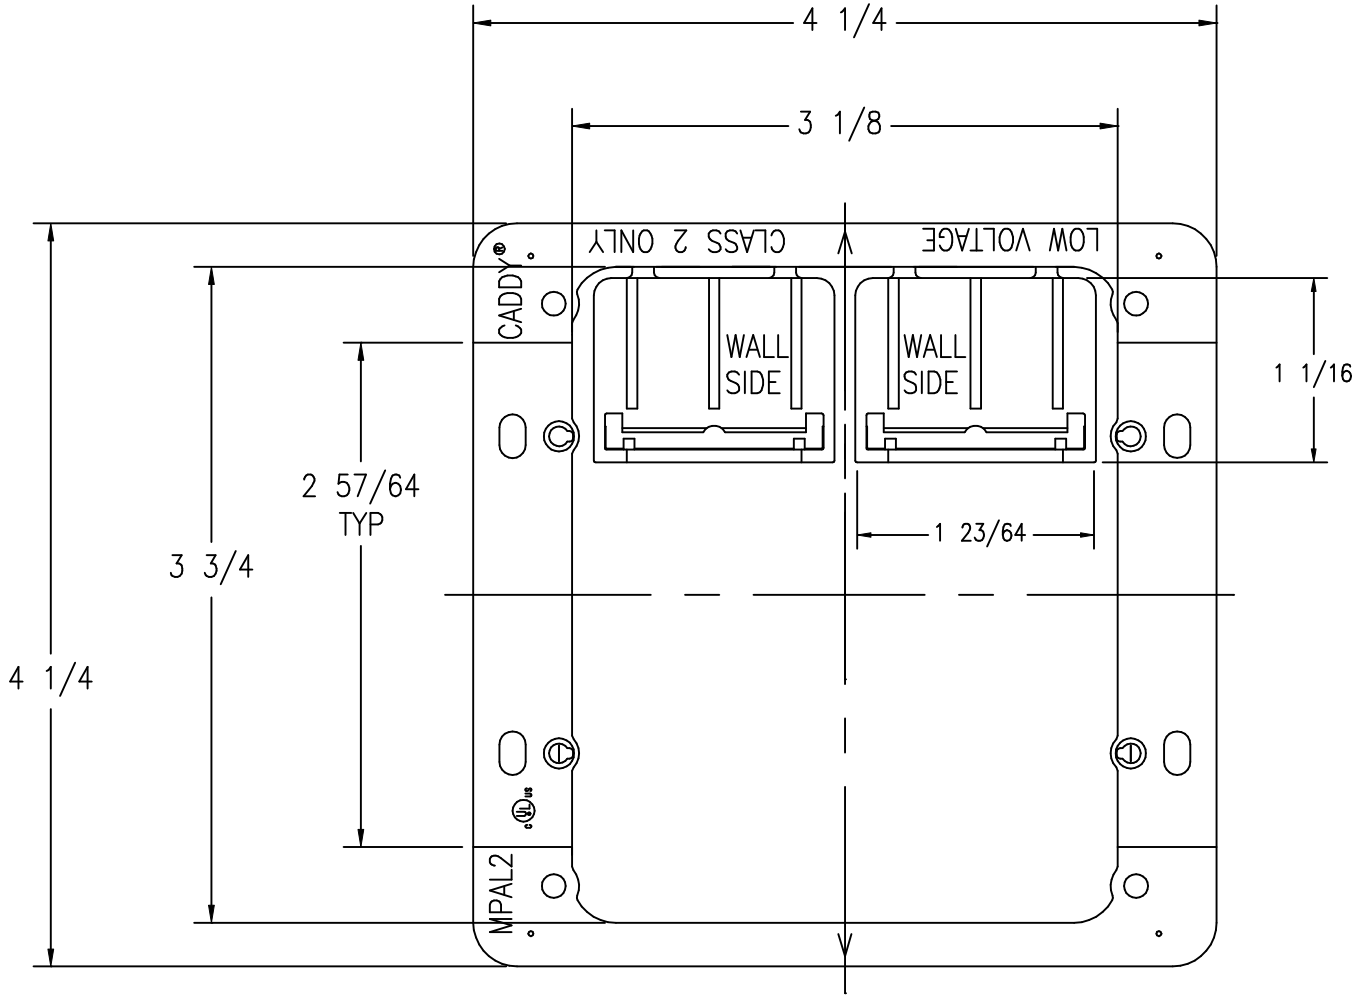

NOTE:
 ALL MOUNTING HOLES ARE FOR 6-32 SCREWS

MP1P

NOTE:
ALL MOUNTING HOLES ARE FOR 6-32 SCREWS

MPAL2

NOTE: ALL MOUNTING HOLES ARE FOR USE WITH 6-32 SCREWS