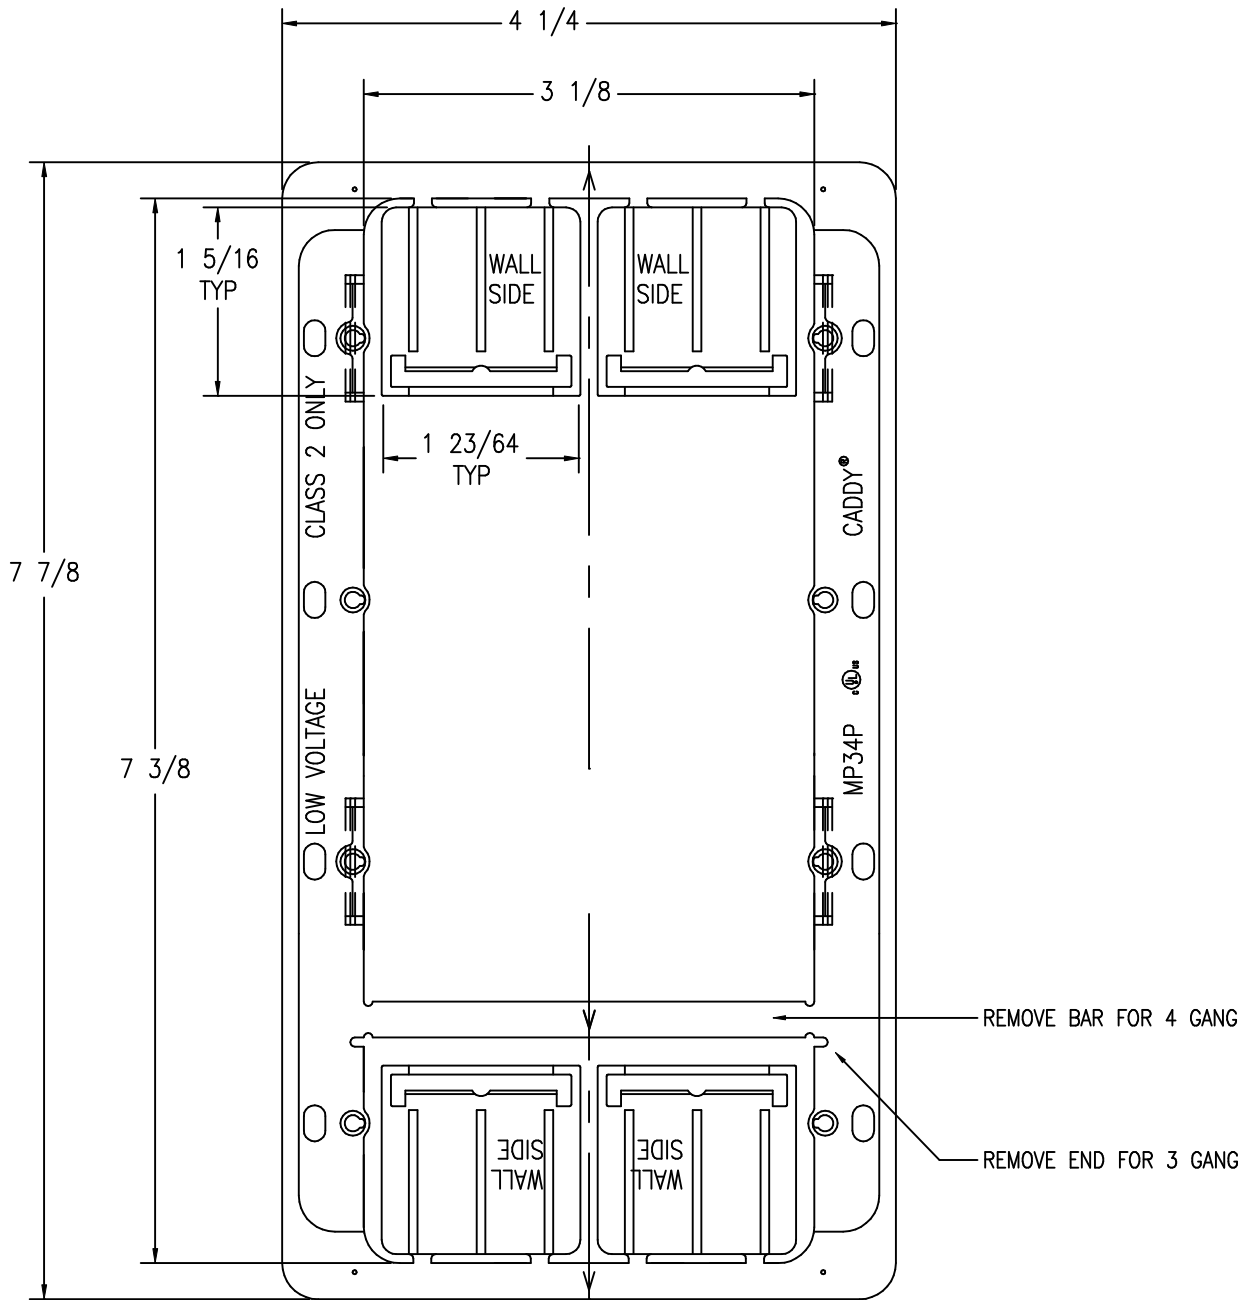

NOTE:
 ALL MOUNTING HOLES ARE FOR 6-32 SCREWS

MP1P

NOTE:
ALL MOUNTING HOLES ARE FOR 6-32 SCREWS

MPAL2

NOTE: ALL MOUNTING HOLES ARE FOR USE WITH 6-32 SCREWS