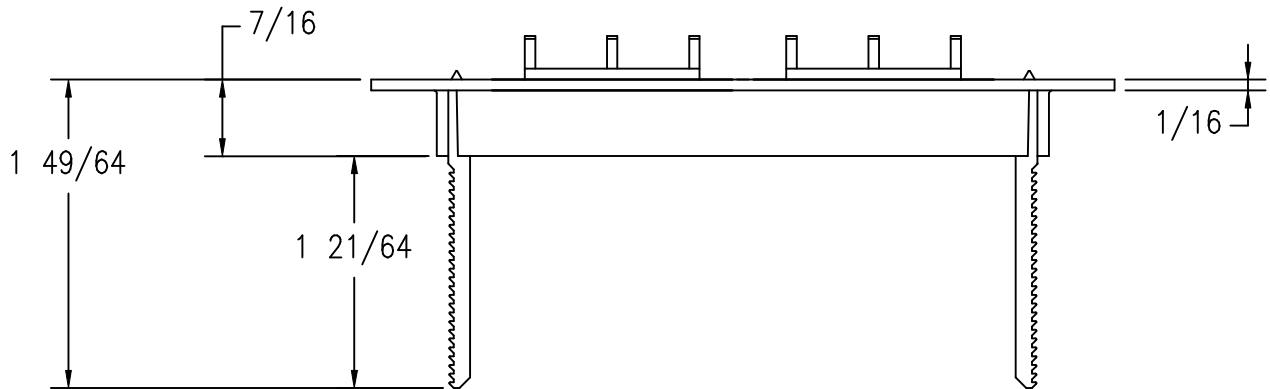

NOTE:
 ALL MOUNTING HOLES ARE FOR 6-32 SCREWS

MP1P

NOTE:
ALL MOUNTING HOLES ARE FOR 6-32 SCREWS

MPAL2

NOTE: ALL MOUNTING HOLES ARE FOR USE WITH 6-32 SCREWS