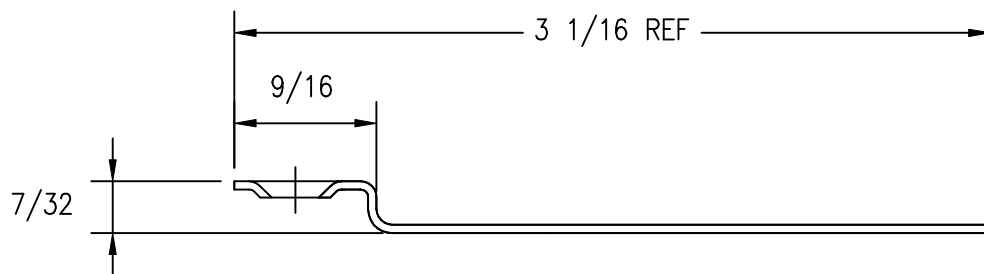

NOTE:
 ALL MOUNTING HOLES ARE FOR 6-32 SCREWS

MP2

MPLS

NOTE:
ALL MOUNTING HOLES ARE FOR 6-32 SCREWS

MPLS2