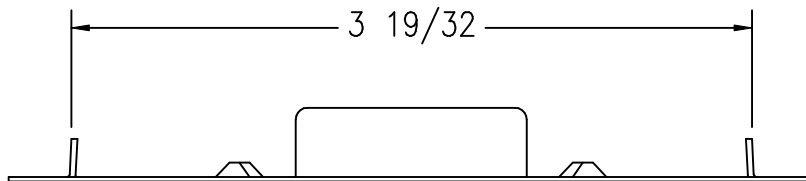

NOTE:
 ALL MOUNTING HOLES ARE FOR 6-32 SCREWS

MP2

MPLS

NOTE:
ALL MOUNTING HOLES ARE FOR 6-32 SCREWS

MPLS2