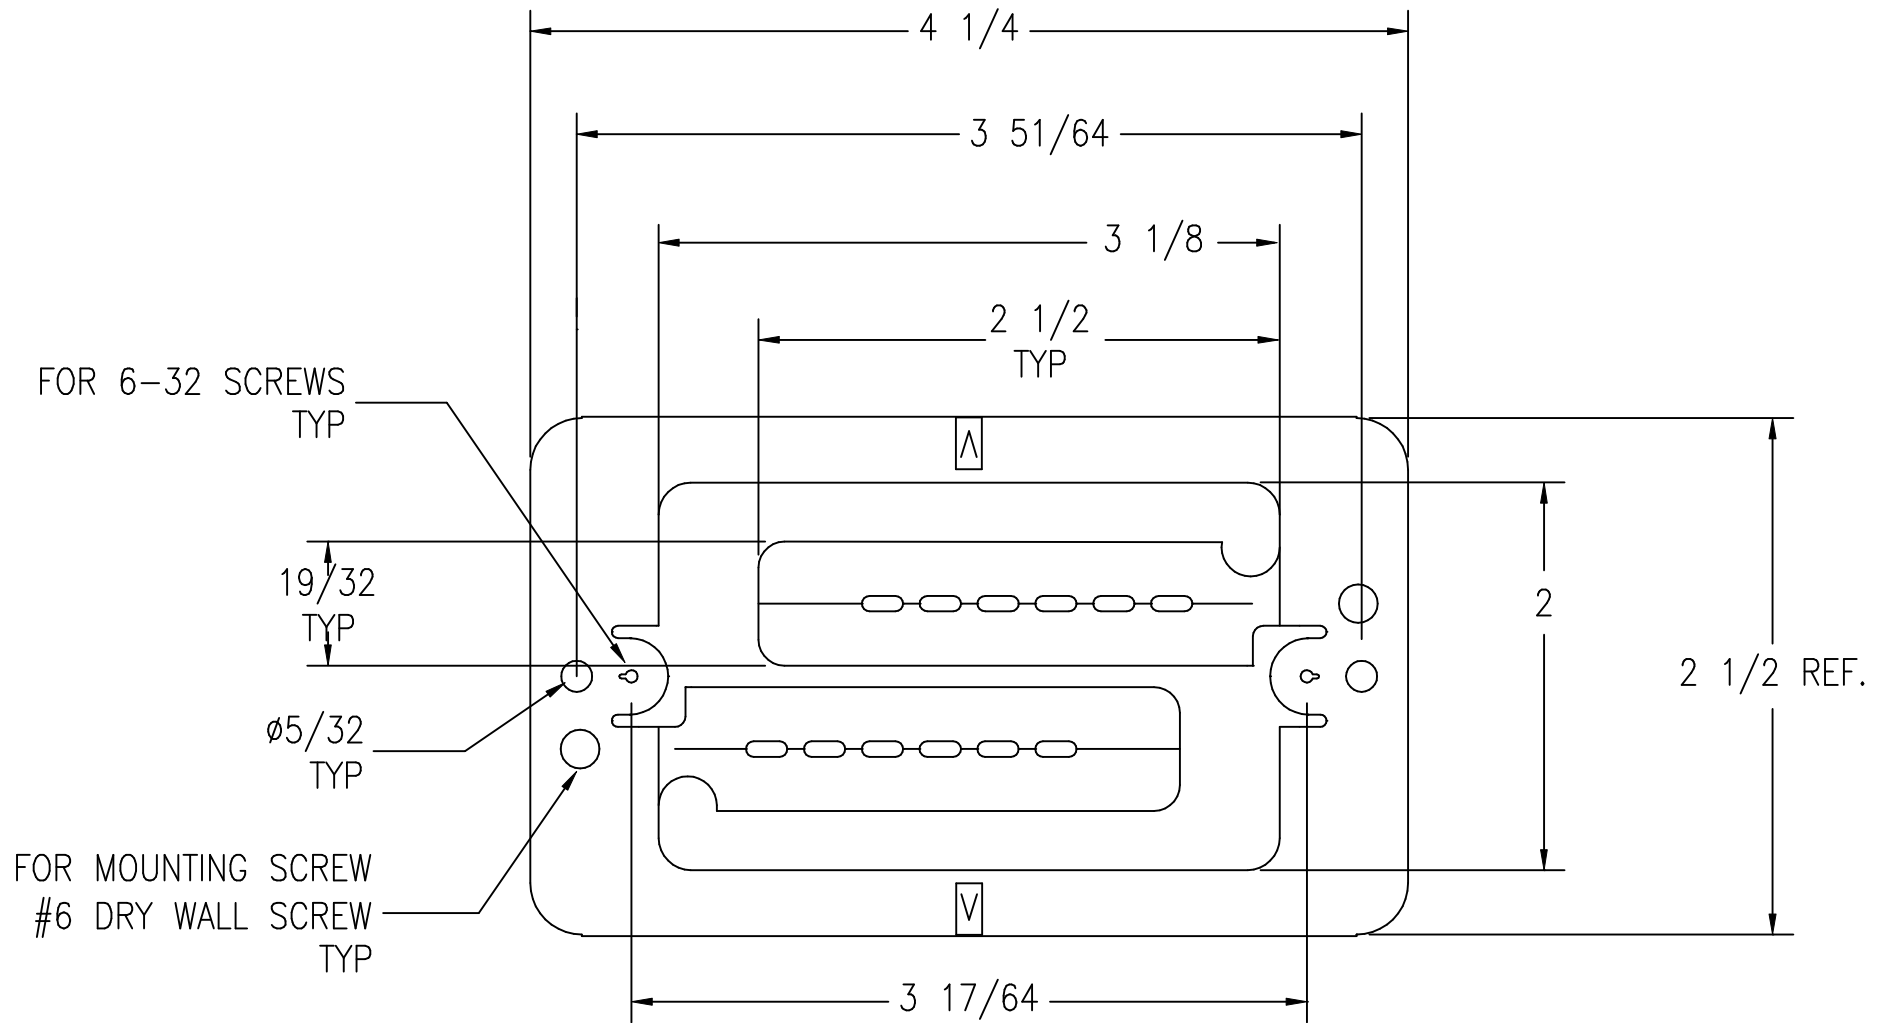

NOTE:
 ALL MOUNTING HOLES ARE FOR 6-32 SCREWS

MP2

MPLS

NOTE:
ALL MOUNTING HOLES ARE FOR 6-32 SCREWS

MPLS2