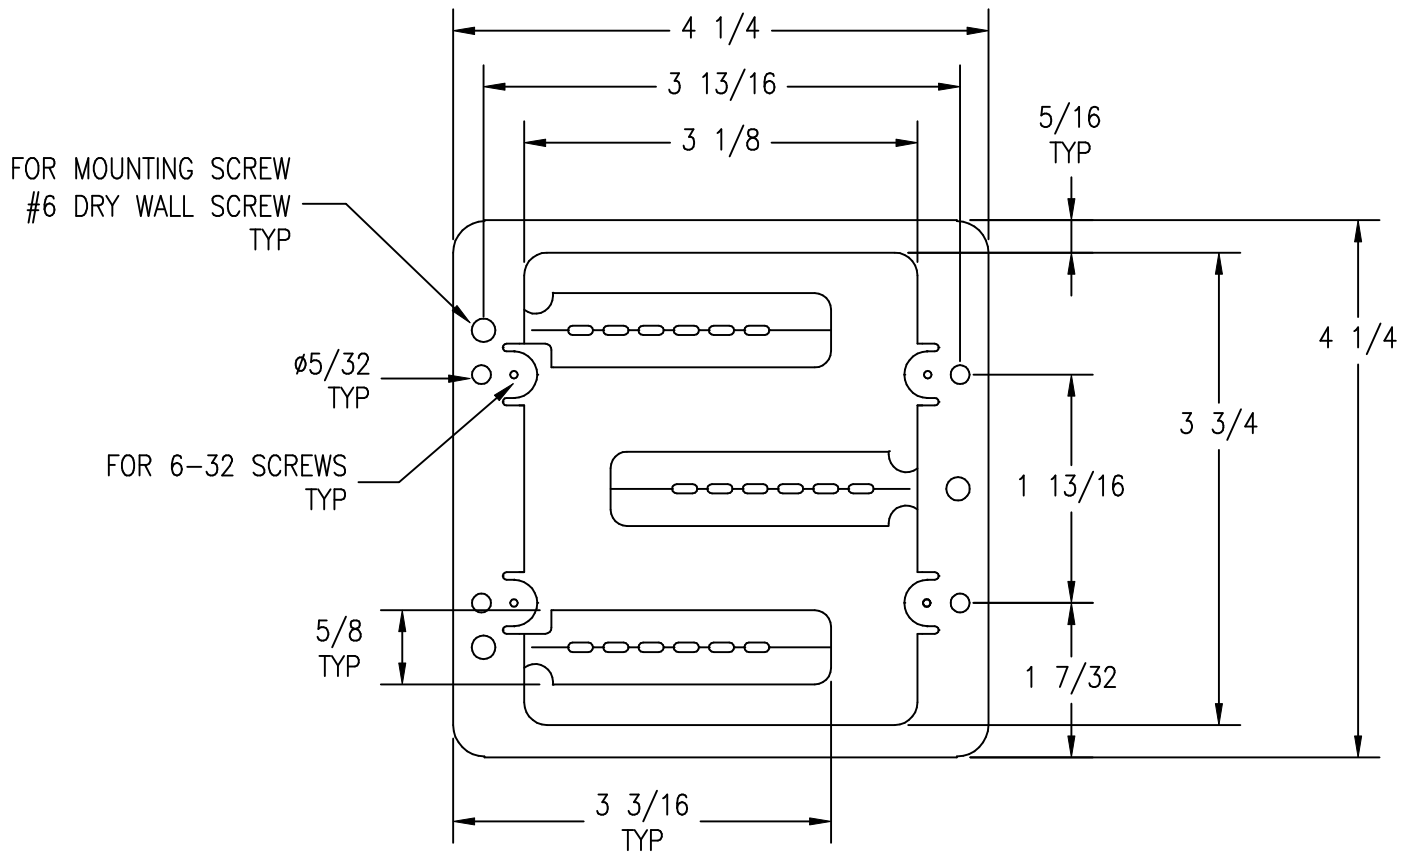

NOTE:
 ALL MOUNTING HOLES ARE FOR 6-32 SCREWS

MP2

MPLS

NOTE:
ALL MOUNTING HOLES ARE FOR 6-32 SCREWS

MPLS2