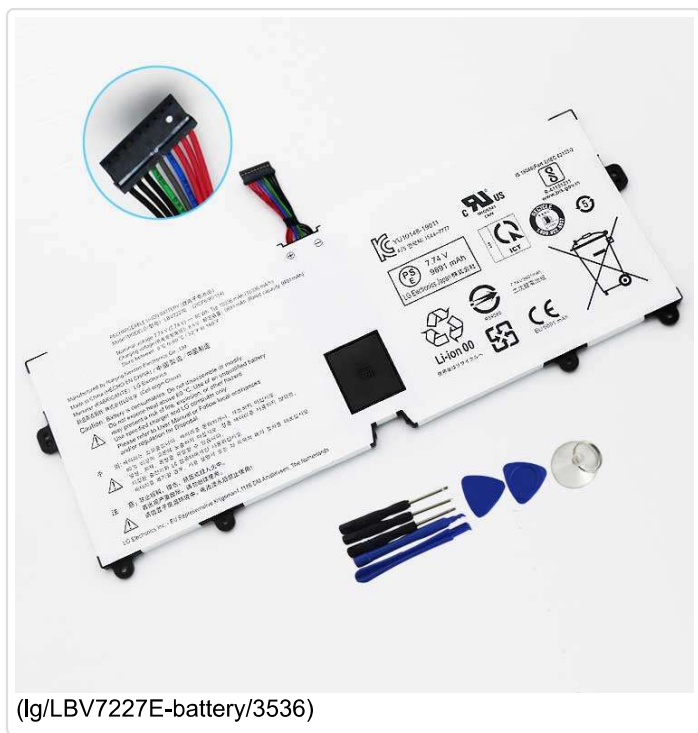

ADL300SDC3A,ADL300SLC3A ac adapter

(lenovo/ADL100YLC3A-adapter/3530)

ADL100YLC3A,ADL100YDC3A ac adapter

(chicony/A12-230P1A-adapter/3550)

A12-230P1A ac adapter

72WH (61++)

(lenovo/01AV422-battery/3528)

01AV422,01AV423,01AV424,01AV425,01AV426,01AV427,
laptop battery