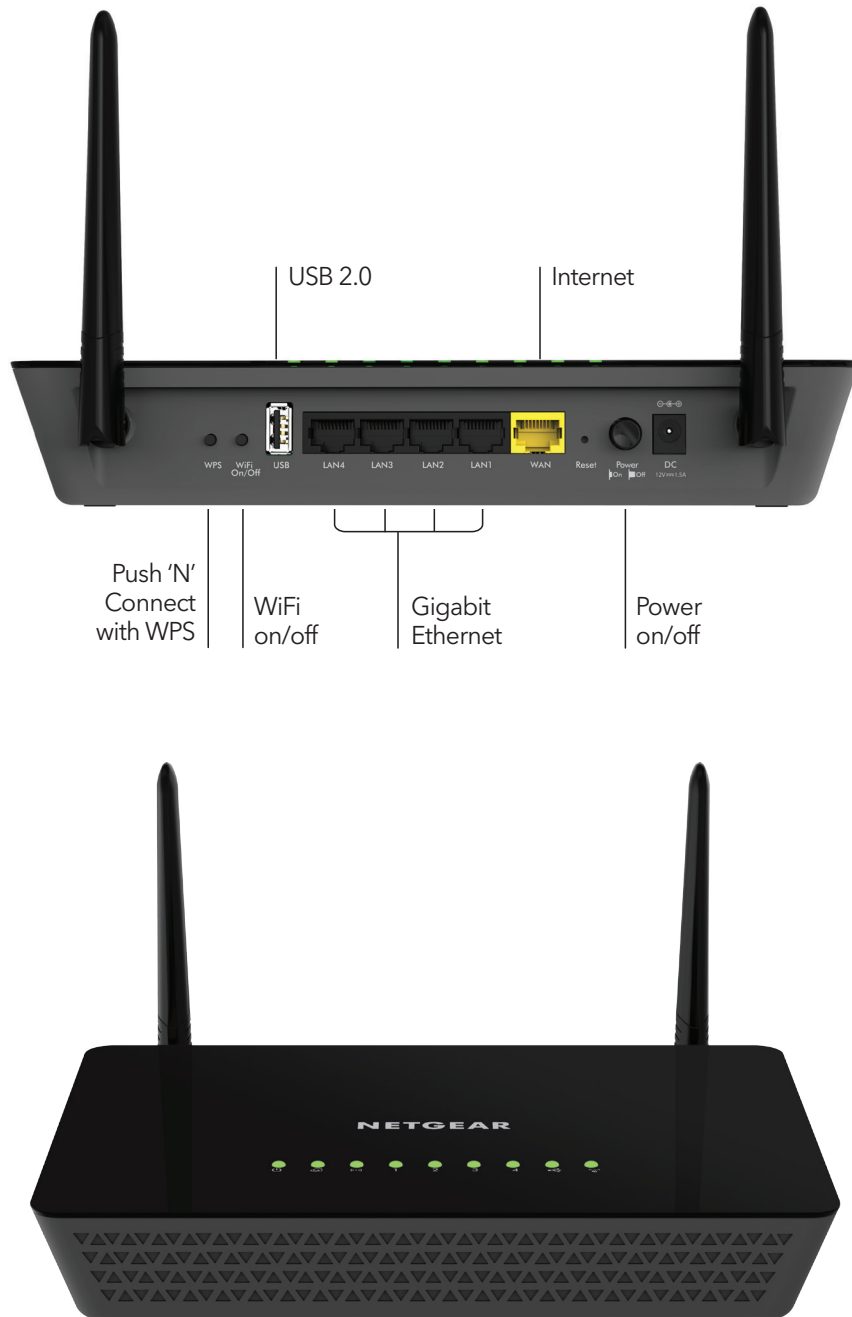

Connection Diagram