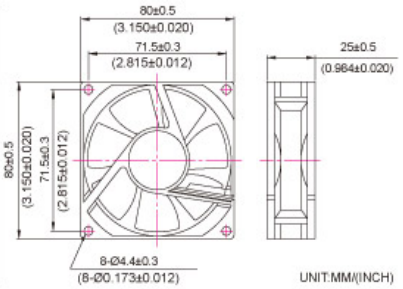

EC 8025 SERIES

Information

DC Fan Product

Model Type : EC-8025xxxx Dimension : 80x80x25mm

Voltage	5V	12V	24V
		V	V

Fan Speed	SL	LL	L	M	H	HH	TH
	1200	1400	2000	2500	3000	3500	4000

Certificate	UL	CE	TUV
	V	V	V

Bearing Type	Sleeve	1Ball	2Ball	EL
	V	V	V	V

P&Q Curve / Dimensions Drawing

Model Number System

Specifications

Model	Voltage VDC	Current AMP	Input WATTS	Fan Speed RPM	AirFlow CFM	Pressure Inch-H2O	Noise dBA
EC8025TH12X	12	0.34	4.08	4000	48.22	0.22	<37
EC8025HH12X	12	0.28	3.36	3500	42.83	0.18	<35
EC8025H12X	12	0.16	1.92	3000	36.48	0.14	<33
EC8025M12X	12	0.11	1.32	2500	25.02	0.08	<28
EC8025L12X	12	0.08	0.96	2000	22.26	0.06	<23
EC8025LL12X	12	0.06	0.72	1400	16.06	0.03	<15.3
EC8025SL12X	12	0.05	0.6	1200	14.61	0.03	<11.9
EC8025TH24X	24	0.22	5.28	4000	48.22	0.22	<37
EC8025HH24X	24	0.18	4.32	3500	42.83	0.18	<35
EC8025H24X	24	0.14	3.36	3000	36.48	0.14	<33
EC8025M24X	24	0.1	2.4	2500	25.02	0.08	<28
EC8025L24X	24	0.06	1.44	2000	22.26	0.06	<23

E - EL bearing , B - Two ball bearing , C - One ball One sleeve bearing , S - Sleeve bearing

- Material:impeller&Frame:Plastic(UL 94V-0)
- Lead Wires:
UL 1007 AWG #28 Or Equivalent
Red Wire Positive(+),Black Wire Negative(-),Yellow Wire Or Blue Wire Signal(FG)
- Function type is optional.
- The max air flow and the speed are measured in free air;max air pressure is measured at zero air flow.
- Noise is measured in anechoic chamber in free air,one meter from intake side.
- All readings are typical values at rated voltage.
- Specifications are subject to change without notice.
- Additional special function may be added according to the requirement of customer.