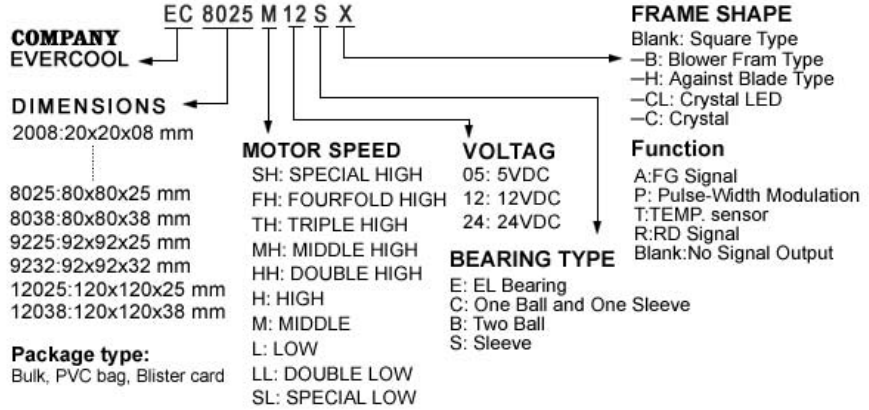

EC 8025 SERIES

Information

DC Fan Product

Model Type : EC-8025xxxx Dimension : 80x80x25mm

Voltage	5V	12V	24V
		V	V

Fan Speed	SL	LL	L	M	H	HH	TH
	1200	1400	2000	2500	3000	3500	4000

Certificate	UL	CE	TUV
	V	V	V

Bearing Type	Sleeve	1Ball	2Ball	EL
	V	V	V	V

P&Q Curve / Dimensions Drawing

Model Number System

Specifications

Model	Voltage VDC	Current AMP	Input WATTS	Fan Speed RPM	AirFlow CFM	Pressure Inch-H2O	Noise dBA
EC8025TH12X	12	0.34	4.08	4000	48.22	0.22	<37
EC8025HH12X	12	0.28	3.36	3500	42.83	0.18	<35
EC8025H12X	12	0.16	1.92	3000	36.48	0.14	<33
EC8025M12X	12	0.11	1.32	2500	25.02	0.08	<28
EC8025L12X	12	0.08	0.96	2000	22.26	0.06	<23
EC8025LL12X	12	0.06	0.72	1400	16.06	0.03	<15.3
EC8025SL12X	12	0.05	0.6	1200	14.61	0.03	<11.9
EC8025TH24X	24	0.22	5.28	4000	48.22	0.22	<37
EC8025HH24X	24	0.18	4.32	3500	42.83	0.18	<35
EC8025H24X	24	0.14	3.36	3000	36.48	0.14	<33
EC8025M24X	24	0.1	2.4	2500	25.02	0.08	<28
EC8025L24X	24	0.06	1.44	2000	22.26	0.06	<23

E - EL bearing , B - Two ball bearing , C - One ball One sleeve bearing , S - Sleeve bearing

- Material:impeller&Frame:Plastic(UL 94V-0)
- Lead Wires:
UL 1007 AWG #28 Or Equivalent
Red Wire Positive(+),Black Wire Negative(-),Yellow Wire Or Blue Wire Signal(FG)
- Function type is optional.
- The max air flow and the speed are measured in free air;max air pressure is measured at zero air flow.
- Noise is measured in anechoic chamber in free air,one meter from intake side.
- All readings are typical values at rated voltage.
- Specifications are subject to change without notice.
- Additional special function may be added according to the requirement of customer.