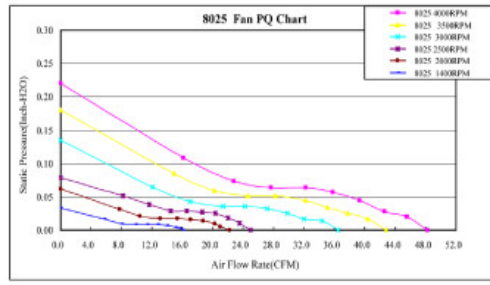

EC 8025 SERIES

Information

DC Fan Product

Model Type : EC-8025xxxx Dimension : 80x80x25mm

Voltage	5V	12V	24V
		V	V

Fan Speed	SL	LL	L	M	H	HH	TH
	1200	1400	2000	2500	3000	3500	4000

Certificate	UL	CE	TUV
	V	V	V

Bearing Type	Sleeve	1Ball	2Ball	EL
	V	V	V	V

P&Q Curve / Dimensions Drawing

Model Number System

Specifications

Model	Voltage VDC	Current AMP	Input WATTS	Fan Speed RPM	AirFlow CFM	Pressure Inch-H2O	Noise dBA
EC8025TH12X	12	0.34	4.08	4000	48.22	0.22	<37
EC8025HH12X	12	0.28	3.36	3500	42.83	0.18	<35
EC8025H12X	12	0.16	1.92	3000	36.48	0.14	<33
EC8025M12X	12	0.11	1.32	2500	25.02	0.08	<28
EC8025L12X	12	0.08	0.96	2000	22.26	0.06	<23
EC8025LL12X	12	0.06	0.72	1400	16.06	0.03	<15.3
EC8025SL12X	12	0.05	0.6	1200	14.61	0.03	<11.9
EC8025TH24X	24	0.22	5.28	4000	48.22	0.22	<37
EC8025HH24X	24	0.18	4.32	3500	42.83	0.18	<35
EC8025H24X	24	0.14	3.36	3000	36.48	0.14	<33
EC8025M24X	24	0.1	2.4	2500	25.02	0.08	<28
EC8025L24X	24	0.06	1.44	2000	22.26	0.06	<23

E - EL bearing , B - Two ball bearing , C - One ball One sleeve bearing , S - Sleeve bearing

- Material:impeller&Frame:Plastic(UL 94V-0)
- Lead Wires:
UL 1007 AWG #28 Or Equivalent
Red Wire Positive(+),Black Wire Negative(-),Yellow Wire Or Blue Wire Signal(FG)
- Function type is optional.
- The max air flow and the speed are measured in free air;max air pressure is measured at zero air flow.
- Noise is measured in anechoic chamber in free air,one meter from intake side.
- All readings are typical values at rated voltage.
- Specifications are subject to change without notice.
- Additional special function may be added according to the requirement of customer.