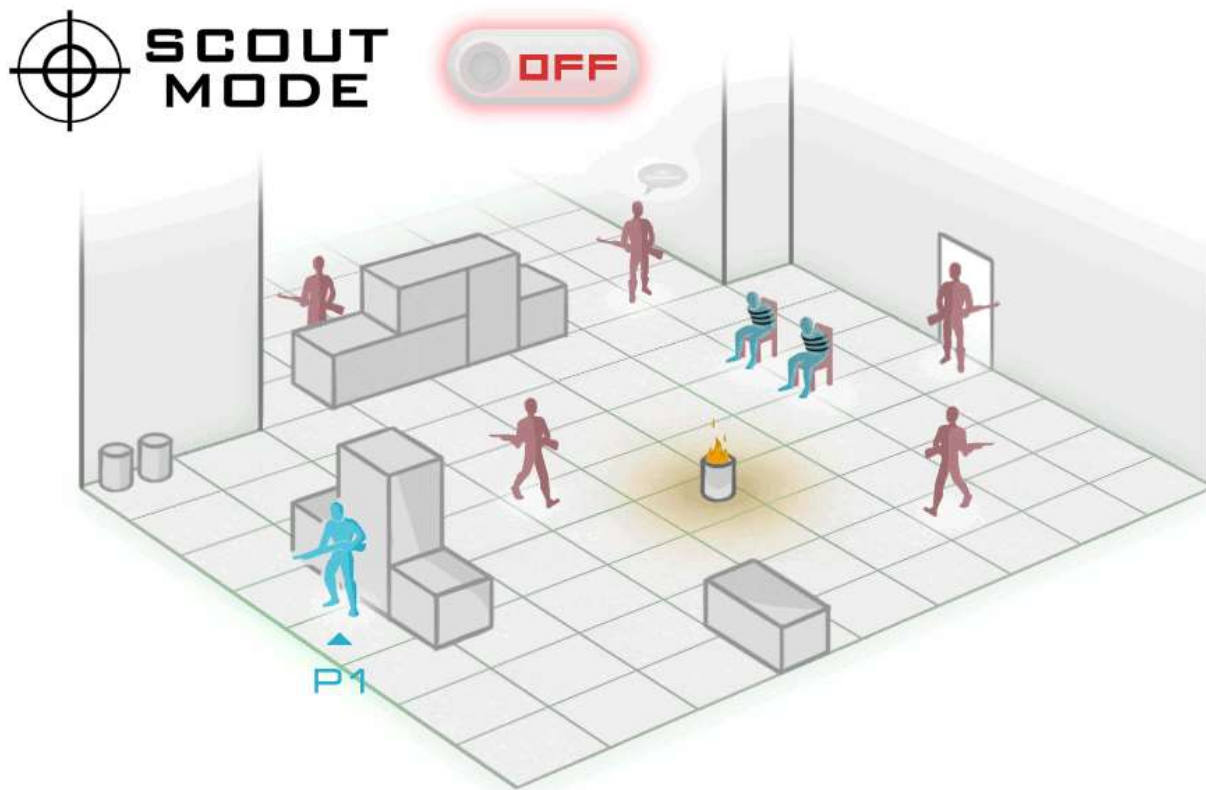

X-Plus Configurator

For competitive gaming? Use the X-Plus Configurator to program the G1 with a sound signature designed specifically for your game.

The unique sound settings are programmed into the G1 so you have the added advantage wherever the tournament is without having to worry about software installations while on the go.

Scout Mode