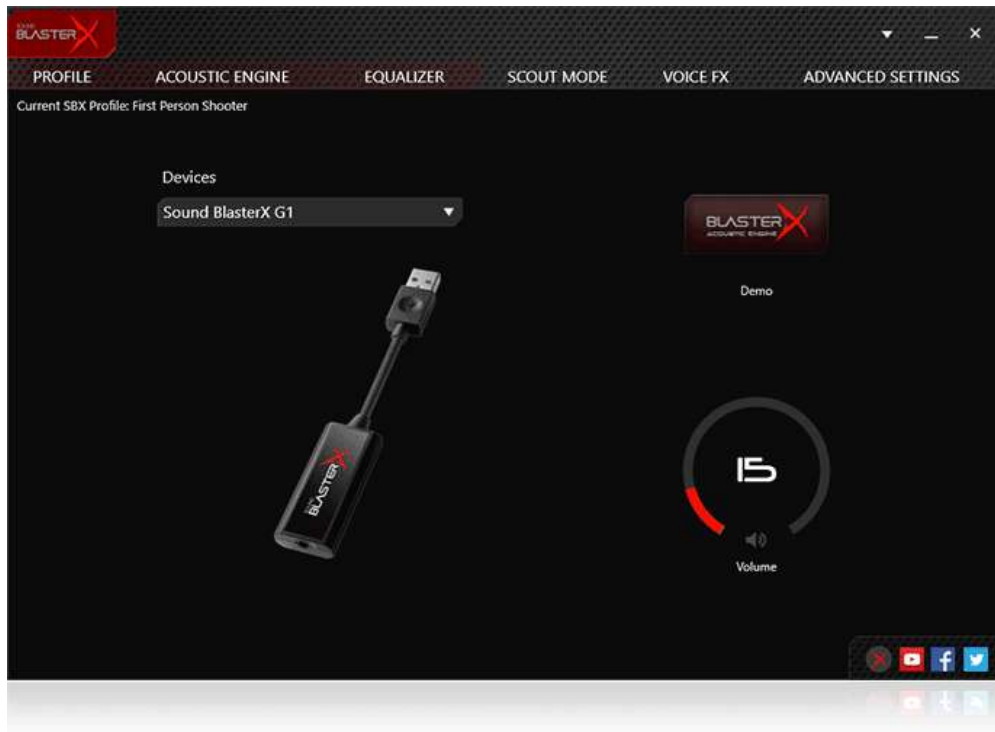

headphones of up to 300Ω, which means you can use higher-rated headphones and yet experience thunderous audio from your games.

SOFTWARE

BlasterX Acoustic Engine Pro for PC

Powerful and fully customizable BlasterX Acoustic Engine Pro for PC, based on our rich history of creating class-leading audio algorithms, powers the Sound BlasterX G1 to deliver various audio enhancements for optimized gameplay.