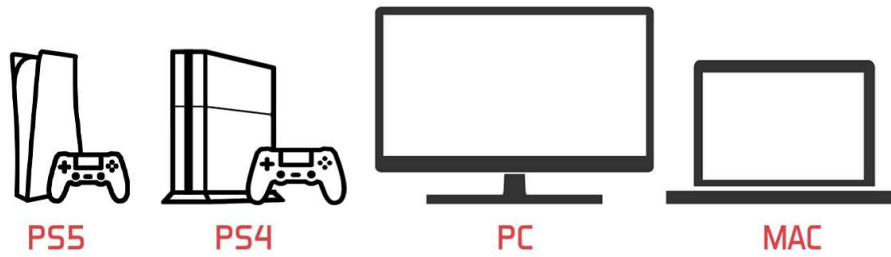

Instantly Upgrade Your Headset Performance

Simply plug into a PC, Mac, PS4™ or PS5™*, and connect any headset or speakers to instantly boost your listening and gaming experience.

*PS5 is unable to support voice chat with Sound BlasterX G1

DIMENSIONS